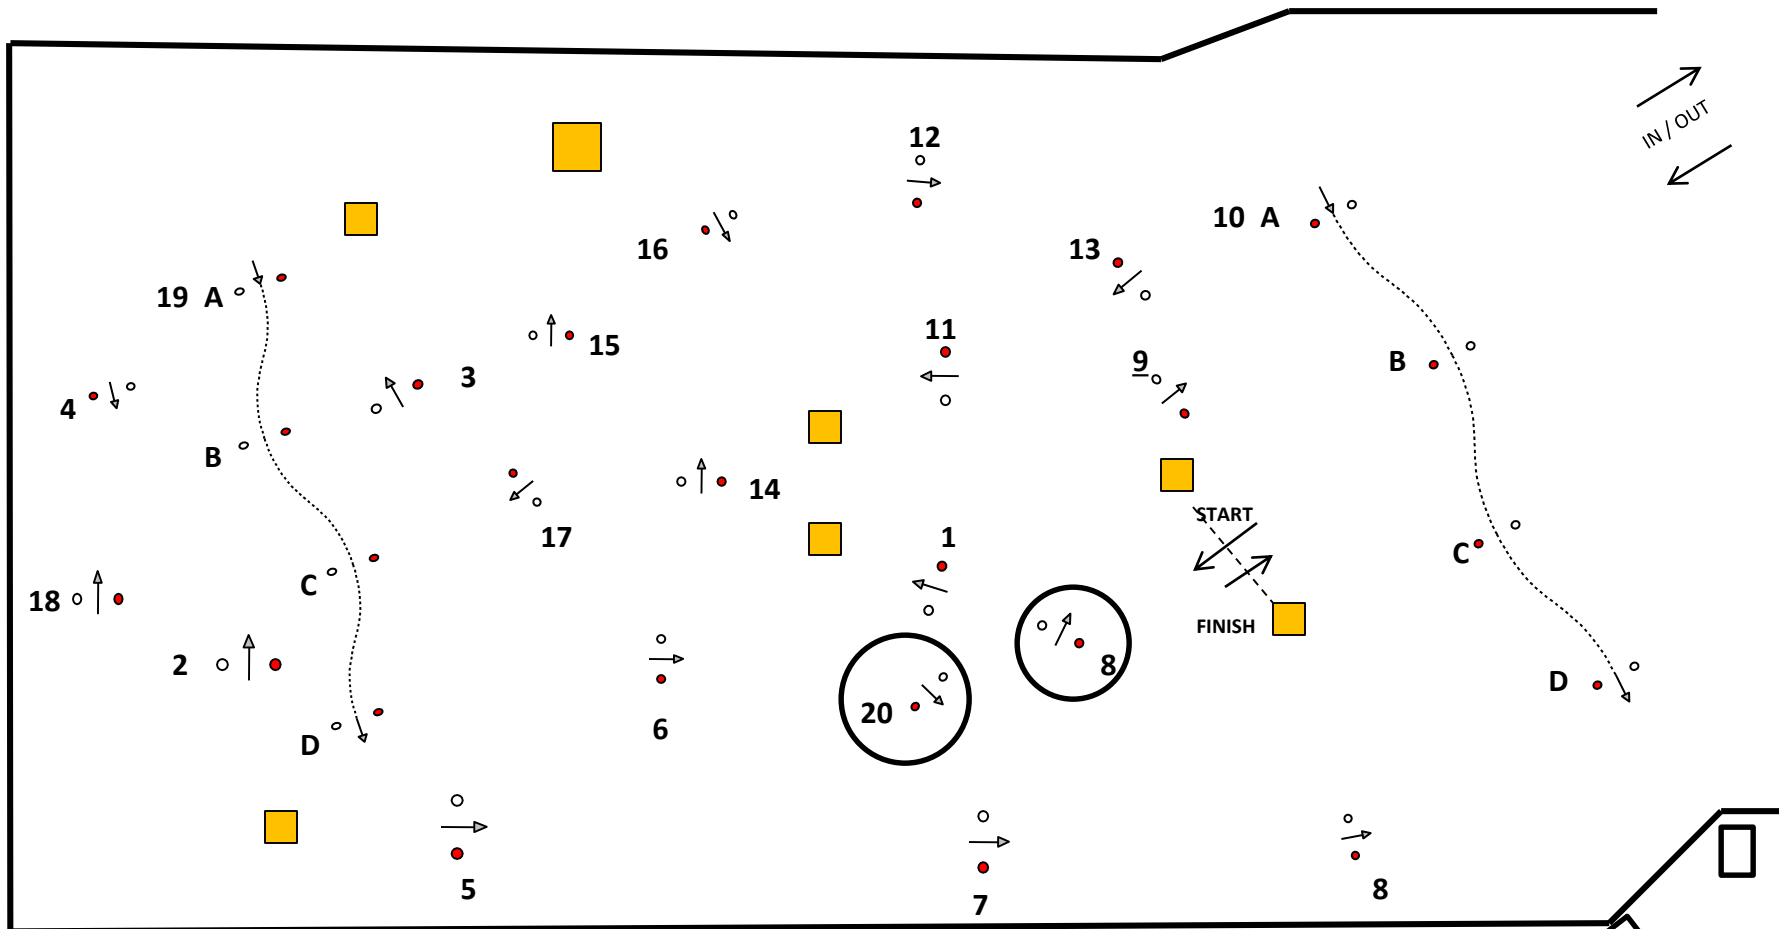

# KATYDID CDE 2015

Single Pony / Single Horse and Pony Pair 700 m    Horse Pair / Pony Teams / Horse Teams 750 m

 Narrow cones